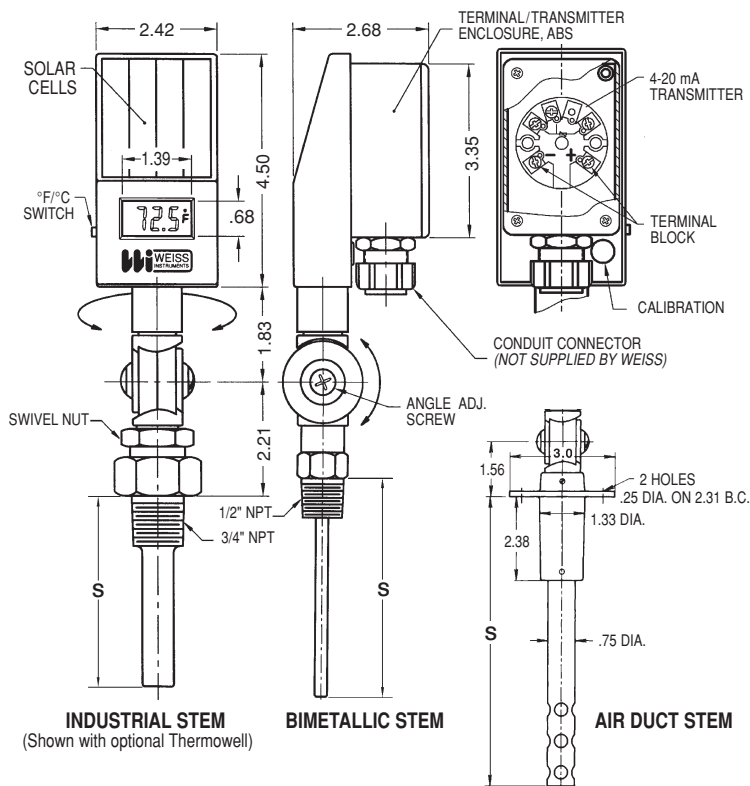

Compatible with most Building Automation Systems with 4-20mA input.