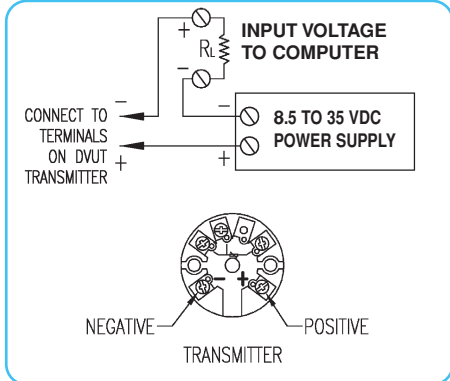

For $R_L = 250\Omega$

V (VOLT)	I (mA)	°F	°C
1	4	-58	-50
5	20	+302	+150

INDUSTRIAL GLASS THERMOMETER STEM ASSEMBLY			
CATALOG NO.	STEM	S Dim.	IDN
DVUT35	31/2"	31/2"	62400
DVUT6	6"	5"	62401
BIMETAL DIAL THERMOMETER STEM ASSEMBLY			
CATALOG NO.	S Dim.	IDN	
DVBMT25	21/2"	62402	
DVBMT4	4"	62403	
DVBMT6	6"	62404	
AIR DUCT STEM ASSEMBLY			
CATALOG NO.	S Dim.	IDN	
DVDT6	6"	62405	
DVDT9	9"	62406	
DVDT12	12"	62407	

WEISS INSTRUMENTS, INC.
905 WAVERLY AVE., HOLTSVILLE, NY 11742
TEL: 631-207-1200 • FAX: 631.207.0900
www.weissinstruments.com

Distributed by

Old World Craftsmanship . . . NEW WORLD TECHNOLOGY
Celebrating 125 Years • 1882 – 2007