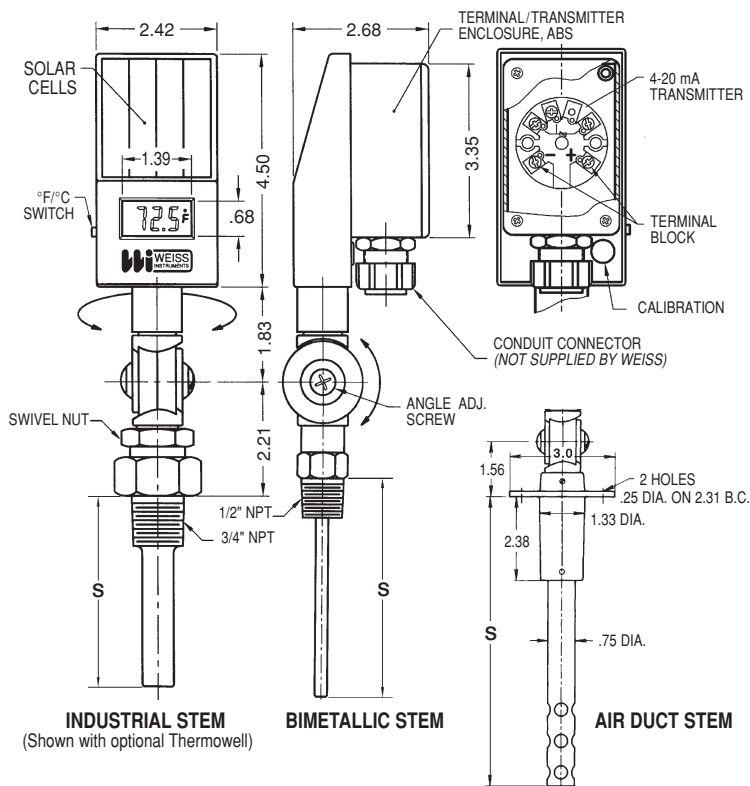

CASE	Hi-impact ABS
RANGE with F/C Switch	-50/300°F (-45/150°C)
DISPLAY	1/2" LCD digits, wide ambient formula
ACCURACY	1% of reading or 1° whichever is greater
RESOLUTION	1/10° between -19.9/199.9°F
RECALIBRATION	Through case potentiometer adjustment
LUX RATING	1 Lux (1 foot-candle)
UPDATE	10 seconds
AMBIENT OPERATING	-30/140°F (-35/60°C) & 100% HR
AMBIENT TEMP ERROR	Zero
HUMIDITY	100%
SENSOR	Thermistor based - NTC

STEM ASSEMBLIES

INDUSTRIAL GLASS

Full conformance with Fed Spec GG-T-321D. Fully interchangeable with Industrial Glass Thermometers

BIMETALLIC

Full conformance with ASME B40.3 - 1990. Fully interchangeable with Bimetallic Dial Thermometers

TRANSMITTER

RANGE	-58/302°F (-50/150°C)
OUTPUT	4 to 20mA
OPERATING AMBIENT	-15/185°F (-25/85°C)
AMBIENT ERROR	.01% Span (°C)
SUPPLY	8 to 35VDC
MAX. LOAD RESISTANCE	775Ω with 24VDC Supply
ACCURACY	0.1% of Span
SENSOR	Platinum 100ΩRTD

Compatible with most Building Automation Systems with 4-20mA input.

For $R_L = 250\Omega$

V (VOLT)	I (mA)	°F	°C
1	4	-58	-50
5	20	+302	+150

INDUSTRIAL GLASS THERMOMETER STEM ASSEMBLY			
CATALOG NO.	STEM	S Dim.	IDN
DVUT35	31/2"	31/2"	62400
DVUT6	6"	5"	62401
BIMETAL DIAL THERMOMETER STEM ASSEMBLY			
CATALOG NO.	S Dim.	IDN	
DVBMT25	21/2"	62402	
DVBMT4	4"	62403	
DVBMT6	6"	62404	
AIR DUCT STEM ASSEMBLY			
CATALOG NO.	S Dim.	IDN	
DVDT6	6"	62405	
DVDT9	9"	62406	
DVDT12	12"	62407	