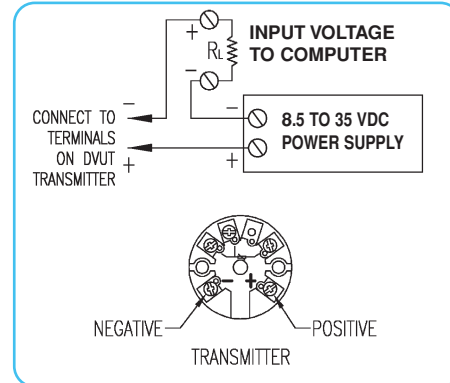

For $R_L = 250\Omega$

V (VOLT)	I (mA)	°F	°C
1	4	-58	-50
5	20	+302	+150

INDUSTRIAL GLASS THERMOMETER STEM ASSEMBLY			
CATALOG NO.	STEM	S Dim.	IDN
DVUT35	31/2"	31/2"	62400
DVUT6	6"	5"	62401
BIMETAL DIAL THERMOMETER STEM ASSEMBLY			
CATALOG NO.	S Dim.	IDN	
DVBMT25	21/2"	62402	
DVBMT4	4"	62403	
DVBMT6	6"	62404	
AIR DUCT STEM ASSEMBLY			
CATALOG NO.	S Dim.	IDN	
DVDT6	6"	62405	
DVDT9	9"	62406	
DVDT12	12"	62407	

WEISS INSTRUMENTS, INC.
905 WAVERLY AVE., HOLTSVILLE, NY 11742
TEL: 631-207-1200 • FAX: 631.207.0900
www.weissinstruments.com

Distributed by

Old World Craftsmanship . . . NEW WORLD TECHNOLOGY
Celebrating 125 Years • 1882 – 2007